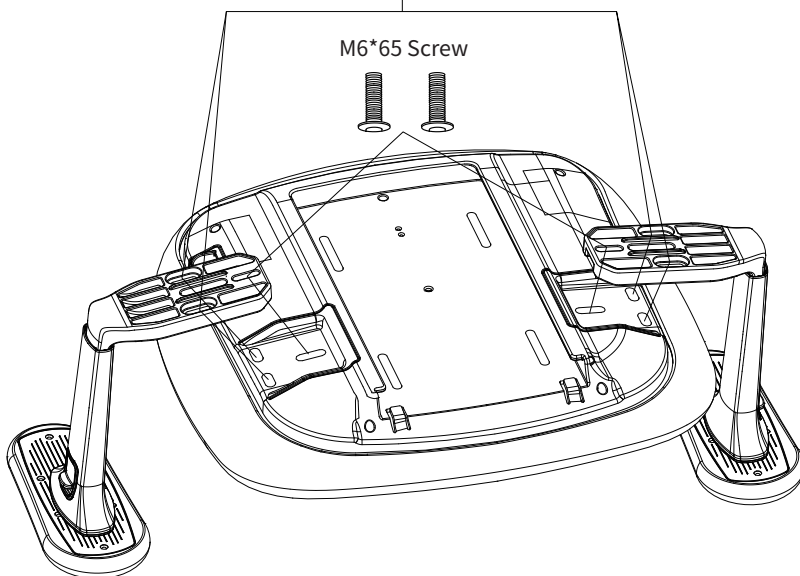

Seat Cushion

Gas Cylinder

Base

Casters

M5 Hex Spanner

M6 Hex Spanner

STEP 1

STEP 2

M5 Hex Spanner

M6*50 Screw

M6*65 Screw

M5 Hex Spanner

M6*16 Screw

STEP 4

M6 Hex Spanner

M8*30 Screw & 6*16 Flat Washer