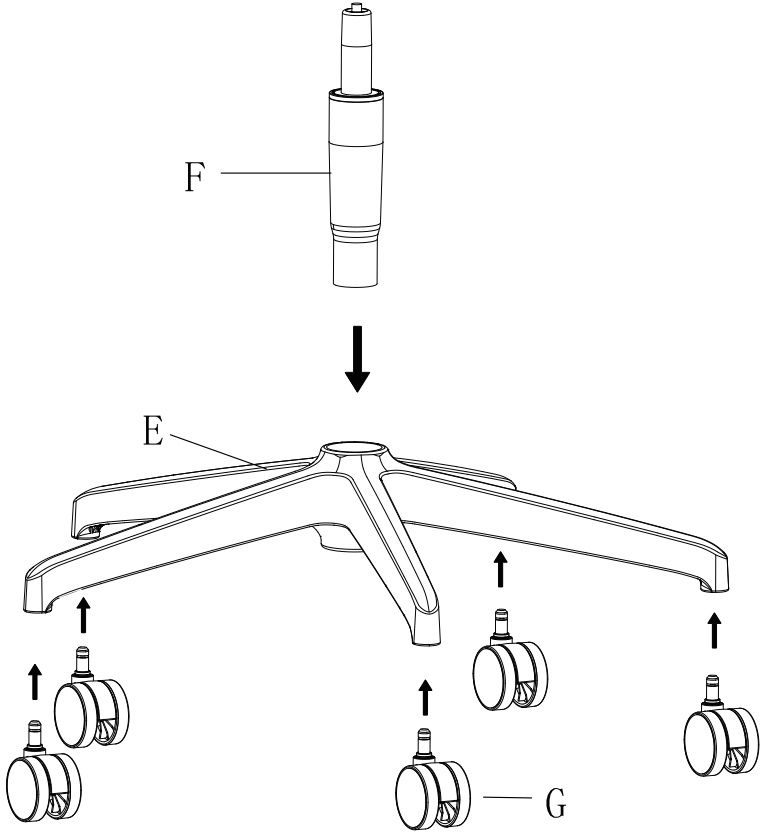

Seat Cushion

Gas Cylinder

Base

Casters

M5 Hex Spanner

M6 Hex Spanner

STEP 1

STEP 2

M5 Hex Spanner

M6*50 Screw

M6*65 Screw

M5 Hex Spanner

M6*16 Screw

STEP 4

M6 Hex Spanner

M8*30 Screw & 6*16 Flat Washer