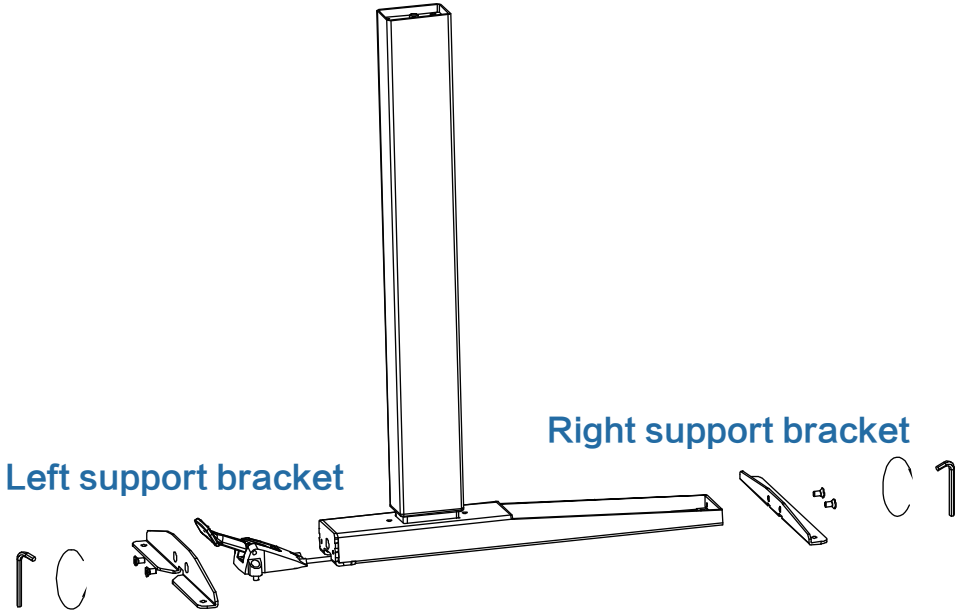

# PARTS AND TOOLS LIST

NO	Name	Qty
1	Frame Base	1
2	Foot	1
3	Caster	4
4	Left Support Bracket	1
5	Right Support Bracket	1
6	Hand Switch	1
7	Desktop	1
8	Cup Base	1
9	Desktop Storage Slot	1
10	4mm Hex Spanner	1
11	5mm Hex Spanner	1
12	M8*16 Screw	4
13	M6*12 Screw	4
14	M6*14 Screw	6
15	Wrench	1
16	M6*16 Screw	3

5MM HEX SPANNER

WRENCH

CUP BASE