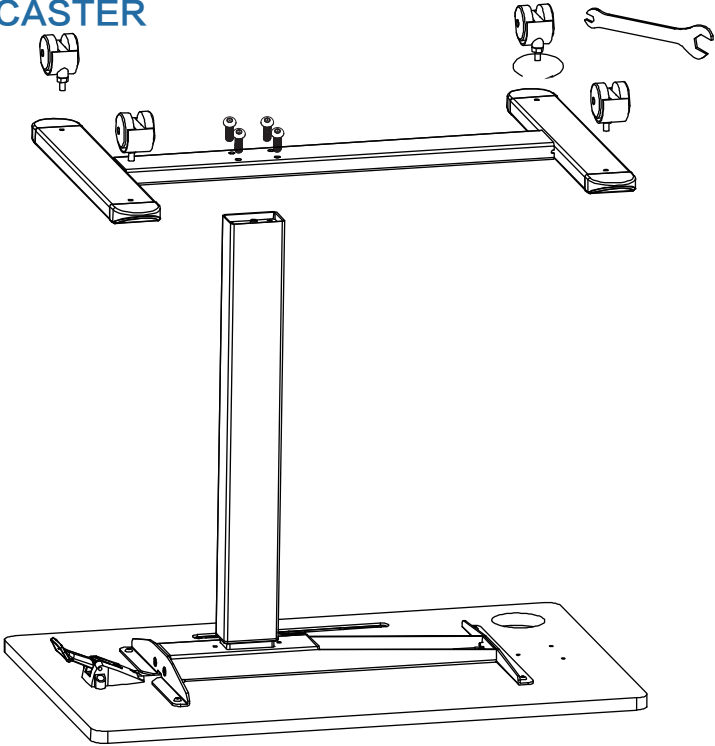

# PARTS AND TOOLS LIST

NO	Name	Qty
1	Frame Base	1
2	Foot	1
3	Caster	4
4	Left Support Bracket	1
5	Right Support Bracket	1
6	Hand Switch	1
7	Desktop	1
8	Cup Base	1
9	Desktop Storage Slot	1
10	4mm Hex Spanner	1
11	5mm Hex Spanner	1
12	M8*16 Screw	4
13	M6*12 Screw	4
14	M6*14 Screw	6
15	Wrench	1
16	M6*16 Screw	3

**M6\*12 SCREW 4PCS**

**4MM HEX SPANNER**

**STEP 2**

**M6\*16 SCREW 3PCS**

**M6\*14 SCREW 6PCS**

**4MM HEX SPANNER**

CASTER

M8\*16 SCREW 4PCS

5MM HEX SPANNER

WRENCH

CUP BASE