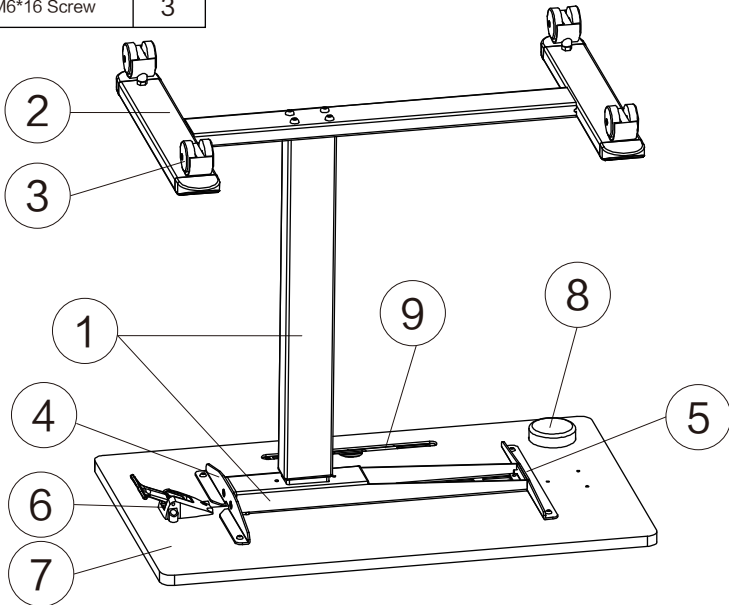

# PARTS AND TOOLS LIST

NO	Name	Qty
1	Frame Base	1
2	Foot	1
3	Caster	4
4	Left Support Bracket	1
5	Right Support Bracket	1
6	Hand Switch	1
7	Desktop	1
8	Cup Base	1
9	Desktop Storage Slot	1
10	4mm Hex Spanner	1
11	5mm Hex Spanner	1
12	M8*16 Screw	4
13	M6*12 Screw	4
14	M6*14 Screw	6
15	Wrench	1
16	M6*16 Screw	3

**M6\*12 SCREW 4PCS**

**4MM HEX SPANNER**

**STEP 2**

**M6\*16 SCREW 3PCS**

**M6\*14 SCREW 6PCS**

**4MM HEX SPANNER**

CASTER

M8\*16 SCREW 4PCS

5MM HEX SPANNER

WRENCH

CUP BASE