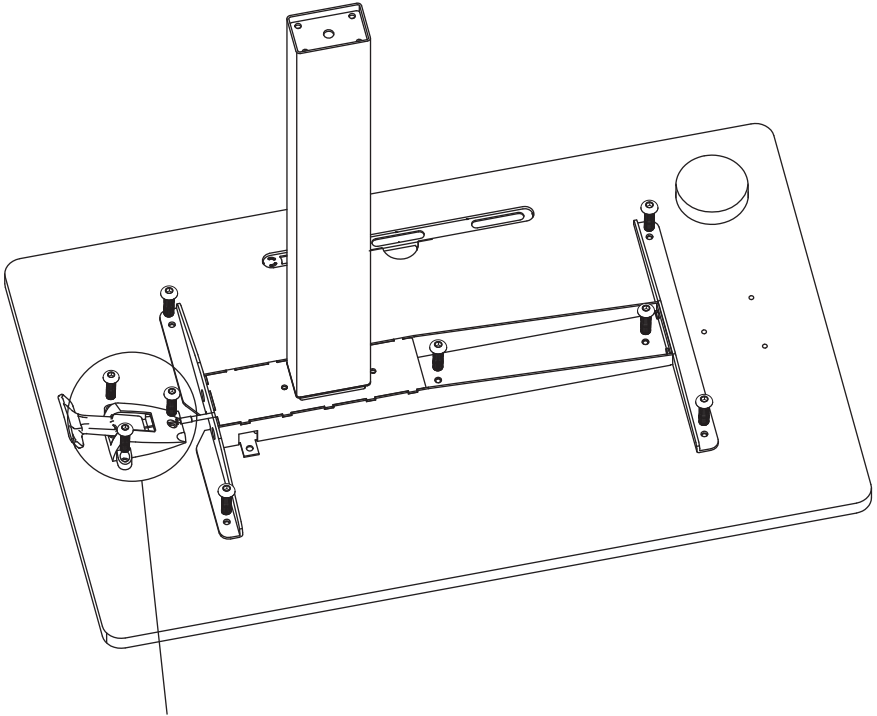

# PARTS AND TOOLS LIST

NO	Name	Qty
1	Frame Base	1
2	Foot	1
3	Caster	4
4	Left Support Bracket	1
5	Right Support Bracket	1
6	Hand Switch	1
7	Desktop	1
8	Cup Base	1
9	Desktop Storage Slot	1
10	4mm Hex Spanner	1
11	5mm Hex Spanner	1
12	M8*16 Screw	4
13	M6*12 Screw	4
14	M6*14 Screw	6
15	Wrench	1
16	M6*16 Screw	3

**M6\*12 SCREW 4PCS**

**4MM HEX SPANNER**

**STEP 2**

**M6\*16 SCREW 3PCS**

**M6\*14 SCREW 6PCS**

**4MM HEX SPANNER**

CASTER

M8\*16 SCREW 4PCS

5MM HEX SPANNER

WRENCH

CUP BASE