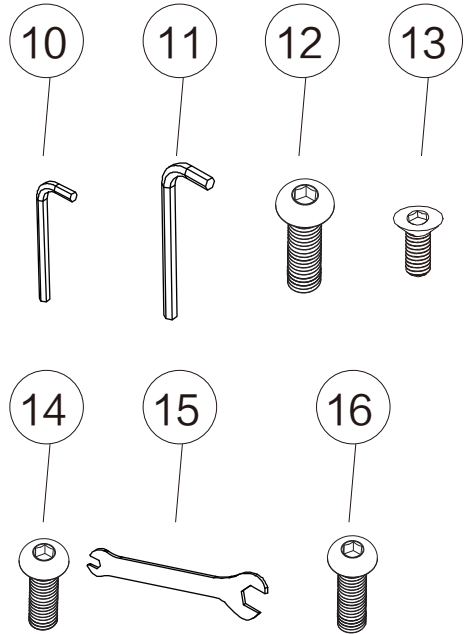

# PARTS AND TOOLS LIST

NO	Name	Qty
1	Frame Base	1
2	Foot	1
3	Caster	4
4	Left Support Bracket	1
5	Right Support Bracket	1
6	Hand Switch	1
7	Desktop	1
8	Cup Base	1
9	Desktop Storage Slot	1
10	4mm Hex Spanner	1
11	5mm Hex Spanner	1
12	M8*16 Screw	4
13	M6*12 Screw	4
14	M6*14 Screw	6
15	Wrench	1
16	M6*16 Screw	3

**M6\*12 SCREW 4PCS**

**4MM HEX SPANNER**

**STEP 2**

**M6\*16 SCREW 3PCS**

**M6\*14 SCREW 6PCS**

**4MM HEX SPANNER**

CASTER

M8\*16 SCREW 4PCS

5MM HEX SPANNER

WRENCH

CUP BASE