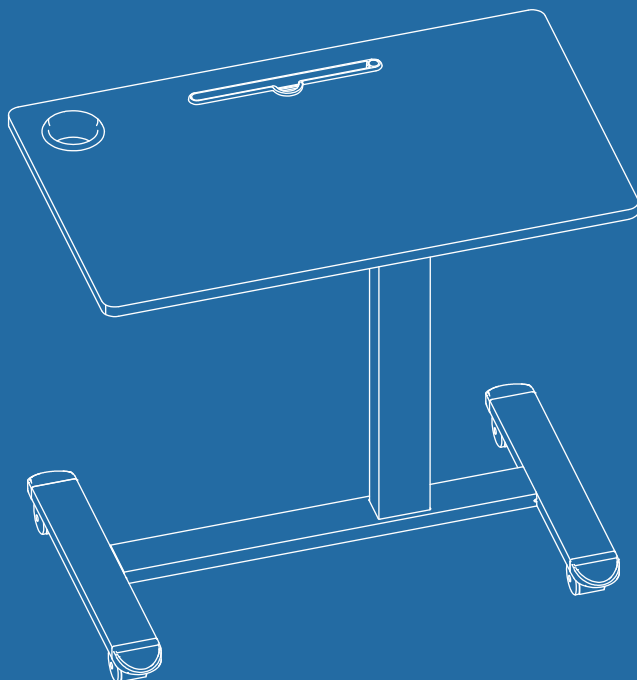

# PARTS AND TOOLS LIST

NO	Name	Qty
1	Frame Base	1
2	Foot	1
3	Caster	4
4	Left Support Bracket	1
5	Right Support Bracket	1
6	Hand Switch	1
7	Desktop	1
8	Cup Base	1
9	Desktop Storage Slot	1
10	4mm Hex Spanner	1
11	5mm Hex Spanner	1
12	M8*16 Screw	4
13	M6*12 Screw	4
14	M6*14 Screw	6
15	Wrench	1
16	M6*16 Screw	3

5MM HEX SPANNER

WRENCH

CUP BASE