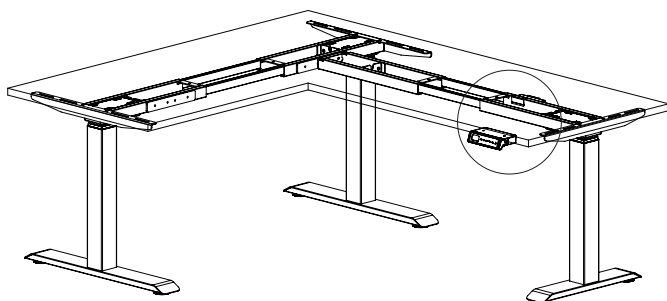

MAX.
150

ST3.5*19 SCREW 5PCS

CABLE CLIP