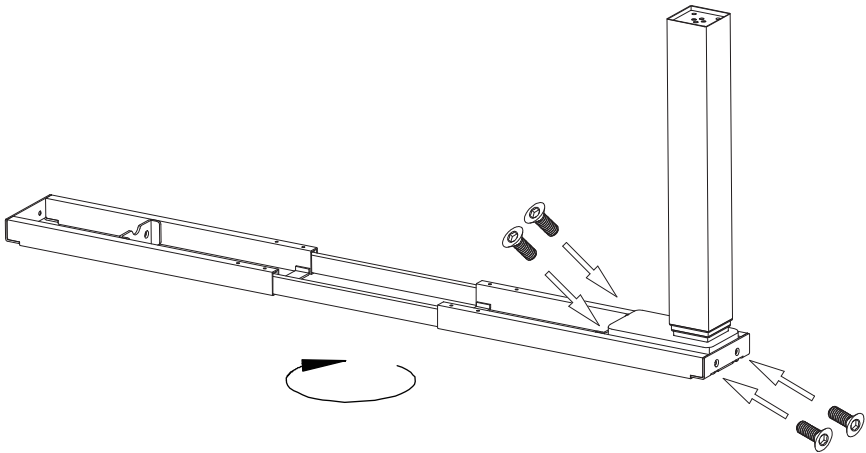

M6*12 SCREW 4PCS

4MM HEX SPANNER