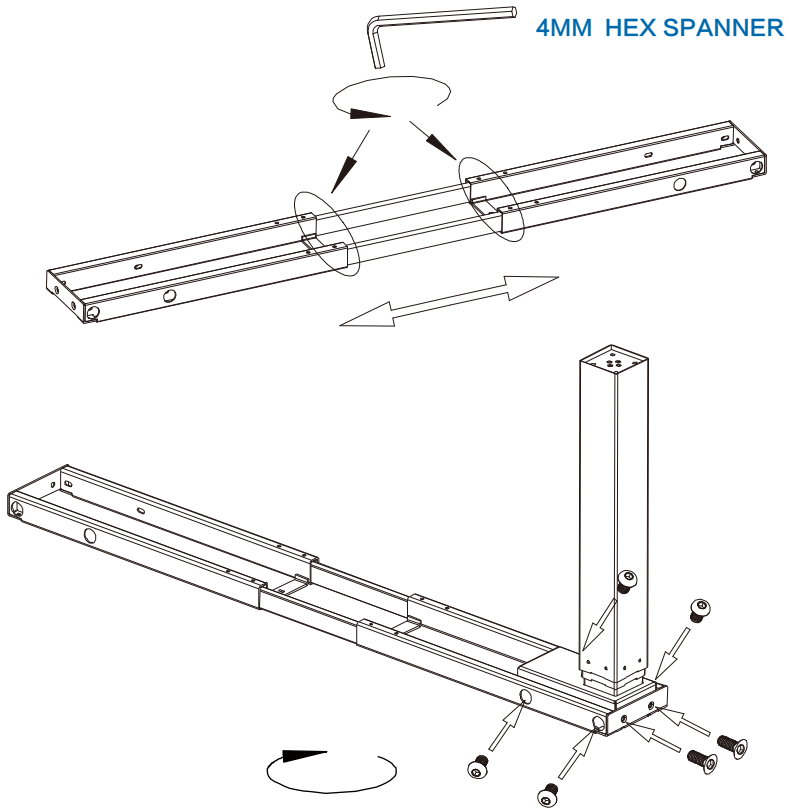

STEP 4

4MM HEX SPANNER

M6*14 SCREW 4PCS

M6*12 SCREW 2PCS

4MM HEX SPANNER