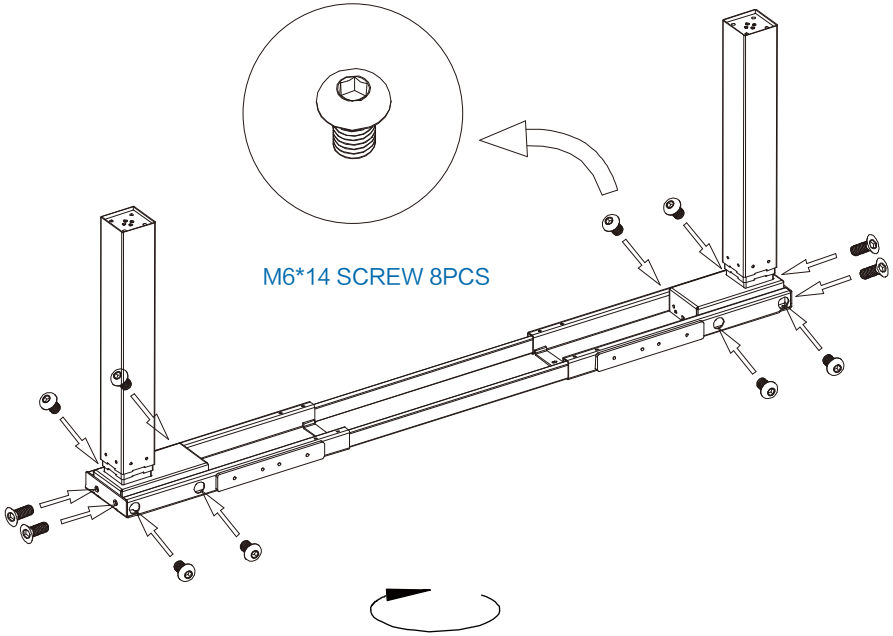

# PARTS AND TOOLS LIST

NO	Name	Qty
1	Support Beam2	1
2	Foot Pad	6
3	Foot Margin	3
4	M8*16 Screw	12
5	Bracket	3
6	M6*14 Screw	12
7	Legs	3
8	Support Beam1	1
9	M6*10 Screw	8
10	4mm Hex Spanner	1
11	5mm Hex Spanner	1
12	M6*12 Screw	12
13	M6*16 Screw	6
14	Rubber Cushion	16
15	ST3.5*19 Screw	7
16	ST4.8*19 Screw	18
17	M6*8 Screw	2
18	Cable Clip	5
19	Control Box	1
20	Handset	1
21	Power Cable	1

STEP 1

**STEP 2**

**M6\*14 SCREW 8PCS**

**M6\*12 SCREW 4PCS**

**M6\*14 SCREW 8PCS**

**4MM HEX SPANNER**

**M8\*16 SCREW 8PCS**

**5MM HEX SPANNER**

**STEP 4**

**4MM HEX SPANNER**

**M6\*14 SCREW 4PCS**

**M6\*12 SCREW 2PCS**

**4MM HEX SPANNER**

**STEP 5**

**M8\*16 SCREW 4PCS**

**5MM HEX SPANNER**

**M6\*8 SCREW 2PCS**

**4MM HEX SPANNER**

**STEP 7**

**RUBBER CUSHION 16PCS**

**M6\*12 SCREW 6PCS**

**4MM HEX SPANNER**