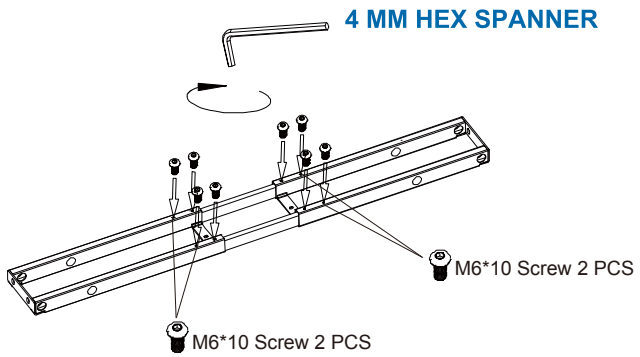

# PARTS AND TOOLS LIST

NO	Name	Qty
1	Support Beam2	1
2	Foot Pad	6
3	Foot Margin	3
4	M8*16 Screw	12
5	Bracket	3
6	M6*14 Screw	12
7	Legs	3
8	Support Beam1	1
9	M6*10 Screw	8
10	4mm Hex Spanner	1
11	5mm Hex Spanner	1
12	M6*12 Screw	12
13	M6*16 Screw	6
14	Rubber Cushion	16
15	ST3.5*19 Screw	7
16	ST4.8*19 Screw	18
17	M6*8 Screw	2
18	Cable Clip	5
19	Control Box	1
20	Handset	1
21	Power Cable	1

STEP 1

**STEP 2**

**M6\*14 SCREW 8PCS**

**M6\*12 SCREW 4PCS**

**M6\*14 SCREW 8PCS**

**4MM HEX SPANNER**

**M8\*16 SCREW 8PCS**

**5MM HEX SPANNER**