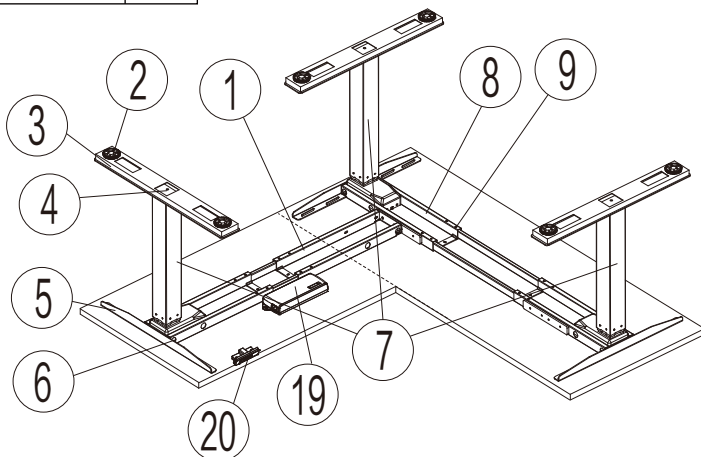

# PARTS AND TOOLS LIST

NO	Name	Qty
1	Support Beam2	1
2	Foot Pad	6
3	Foot Margin	3
4	M8*16 Screw	12
5	Bracket	3
6	M6*14 Screw	12
7	Legs	3
8	Support Beam1	1
9	M6*10 Screw	8
10	4mm Hex Spanner	1
11	5mm Hex Spanner	1
12	M6*12 Screw	12
13	M6*16 Screw	6
14	Rubber Cushion	16
15	ST3.5*19 Screw	7
16	ST4.8*19 Screw	18
17	M6*8 Screw	2
18	Cable Clip	5
19	Control Box	1
20	Handset	1
21	Power Cable	1