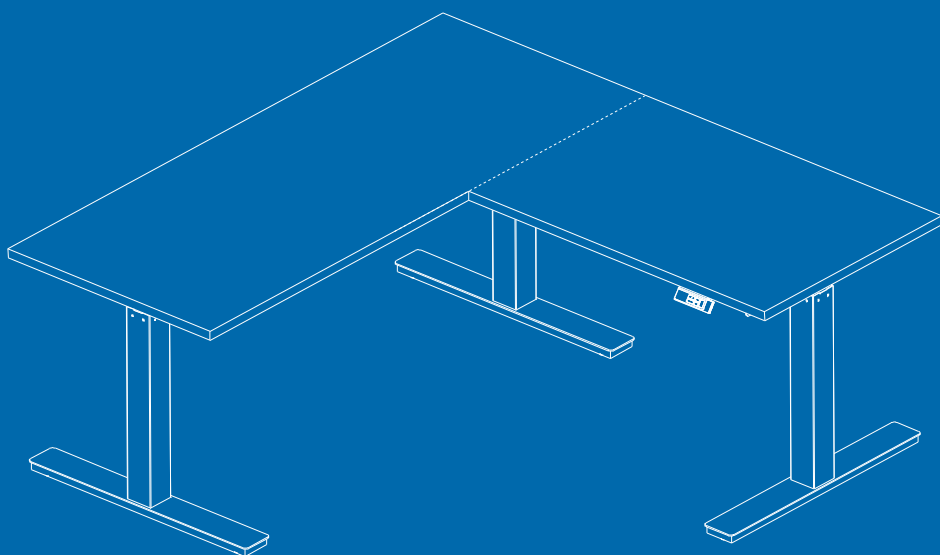

# PARTS AND TOOLS LIST

NO	Name	Qty
1	Support Beam2	1
2	Foot Pad	6
3	Foot Margin	3
4	M8*16 Screw	12
5	Bracket	3
6	M6*14 Screw	12
7	Legs	3
8	Support Beam1	1
9	M6*10 Screw	8
10	4mm Hex Spanner	1
11	5mm Hex Spanner	1
12	M6*12 Screw	12
13	M6*16 Screw	6
14	Rubber Cushion	16
15	ST3.5*19 Screw	7
16	ST4.8*19 Screw	18
17	M6*8 Screw	2
18	Cable Clip	5
19	Control Box	1
20	Handset	1
21	Power Cable	1