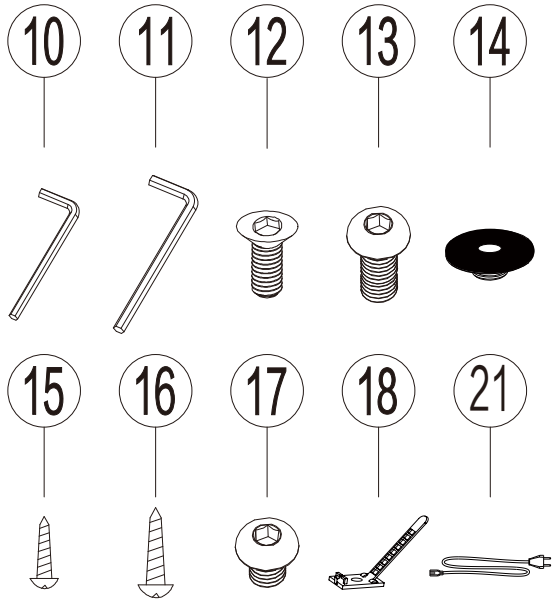

# PARTS AND TOOLS LIST

NO	Name	Qty
1	Support Beam2	1
2	Foot Pad	6
3	Foot Margin	3
4	M8*16 Screw	12
5	Bracket	3
6	M6*14 Screw	12
7	Legs	3
8	Support Beam1	1
9	M6*10 Screw	8
10	4mm Hex Spanner	1
11	5mm Hex Spanner	1
12	M6*12 Screw	12
13	M6*16 Screw	6
14	Rubber Cushion	16
15	ST3.5*19 Screw	7
16	ST4.8*19 Screw	18
17	M6*8 Screw	2
18	Cable Clip	5
19	Control Box	1
20	Handset	1
21	Power Cable	1

STEP 1

**STEP 2**

**M6\*14 SCREW 8PCS**

**M6\*12 SCREW 4PCS**

**M6\*14 SCREW 8PCS**

**4MM HEX SPANNER**

**M8\*16 SCREW 8PCS**

**5MM HEX SPANNER**

**STEP 4**

**4MM HEX SPANNER**

**M6\*14 SCREW 4PCS**

**M6\*12 SCREW 2PCS**

**4MM HEX SPANNER**

**STEP 5**

**M8\*16 SCREW 4PCS**

**5MM HEX SPANNER**

**M6\*8 SCREW 2PCS**

**4MM HEX SPANNER**

**STEP 7**

**RUBBER CUSHION 16PCS**

**M6\*12 SCREW 6PCS**

**4MM HEX SPANNER**