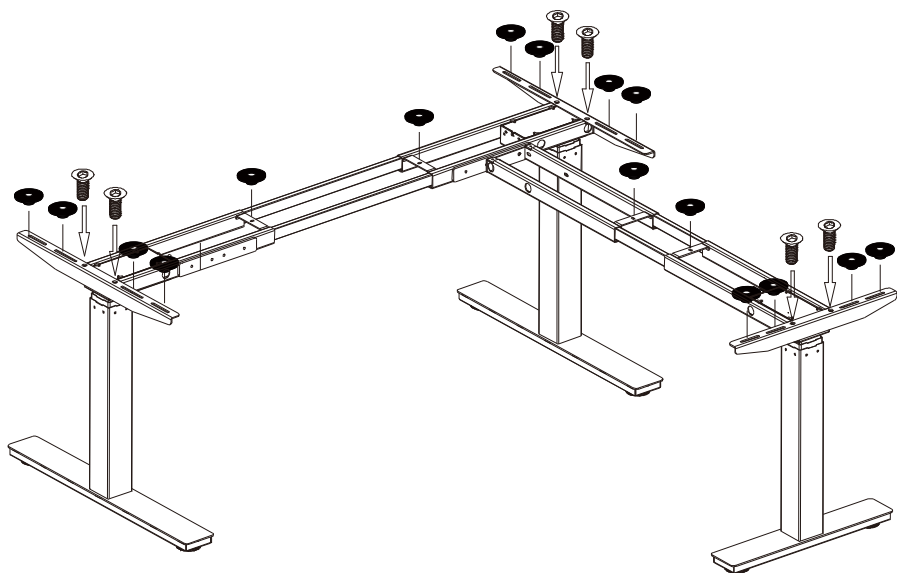

# PARTS AND TOOLS LIST

NO	Name	Qty
1	Support Beam2	1
2	Foot Pad	6
3	Foot Margin	3
4	M8*16 Screw	12
5	Bracket	3
6	M6*14 Screw	12
7	Legs	3
8	Support Beam1	1
9	M6*10 Screw	8
10	4mm Hex Spanner	1
11	5mm Hex Spanner	1
12	M6*12 Screw	12
13	M6*16 Screw	6
14	Rubber Cushion	16
15	ST3.5*19 Screw	7
16	ST4.8*19 Screw	18
17	M6*8 Screw	2
18	Cable Clip	5
19	Control Box	1
20	Handset	1
21	Power Cable	1

**STEP 4**

**4MM HEX SPANNER**

**M6\*14 SCREW 4PCS**

**M6\*12 SCREW 2PCS**

**4MM HEX SPANNER**

**STEP 5**

**M8\*16 SCREW 4PCS**

**5MM HEX SPANNER**

**M6\*8 SCREW 2PCS**

**4MM HEX SPANNER**

**STEP 7**

**RUBBER CUSHION 16PCS**

**M6\*12 SCREW 6PCS**

**4MM HEX SPANNER**