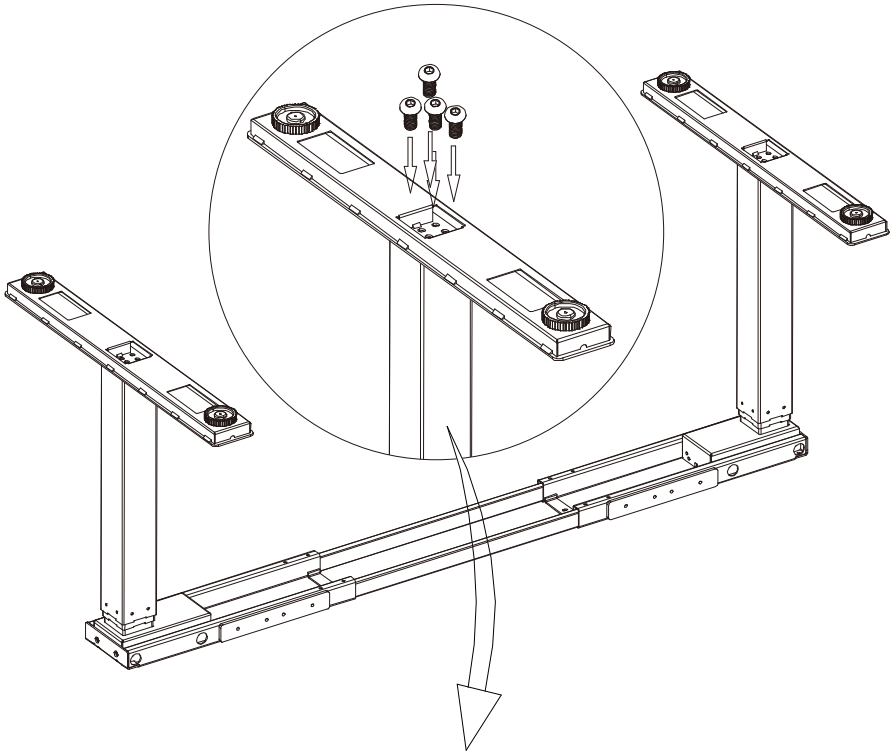

# PARTS AND TOOLS LIST

NO	Name	Qty
1	Support Beam2	1
2	Foot Pad	6
3	Foot Margin	3
4	M8*16 Screw	12
5	Bracket	3
6	M6*14 Screw	12
7	Legs	3
8	Support Beam1	1
9	M6*10 Screw	8
10	4mm Hex Spanner	1
11	5mm Hex Spanner	1
12	M6*12 Screw	12
13	M6*16 Screw	6
14	Rubber Cushion	16
15	ST3.5*19 Screw	7
16	ST4.8*19 Screw	18
17	M6*8 Screw	2
18	Cable Clip	5
19	Control Box	1
20	Handset	1
21	Power Cable	1

STEP 1

**STEP 2**

**M6\*14 SCREW 8PCS**

**M6\*12 SCREW 4PCS**

**M6\*14 SCREW 8PCS**

**4MM HEX SPANNER**

**M8\*16 SCREW 8PCS**

**5MM HEX SPANNER**

**STEP 4**

**4MM HEX SPANNER**

**M6\*14 SCREW 4PCS**

**M6\*12 SCREW 2PCS**

**4MM HEX SPANNER**

**STEP 5**

**M8\*16 SCREW 4PCS**

**5MM HEX SPANNER**